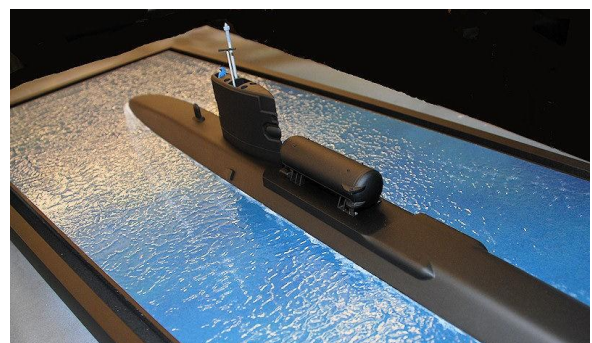

Naval Forces Models

Much of our work has involved models of new naval vessels. From submarines to aircraft carriers we have built most types of naval vessel

1:10 scale generic torpedo room

1:50 scale SSGT

1:100 scale new RN Aircraft carrier

1:100 scale new RN Aircraft carrier

1:100 scale Fleet Tanker

1:100 scale Swiftsure class submarine with DDH